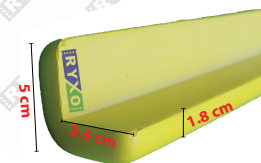

WhatsApp

Explore!
.....The Safety Brand.....

The foam edge and corner protector can protect not only your children in **SCHOOLS & KINDERGARDEN** but also adults . Non-toxic , latexfree , no phthalates, vinyl or lead , no tools needed to install, convenient, hassle - free and easy to use . When you fall , edge protectors can greatly reduce damage from sharp edges or corners.

CG001

FOAM CORNER GUARD

- Colour :
- Length : 100 cm
- Width : 5 cm
- Inner Width : 3.5cm
- Thickness : 1.8 cm
- Material : High Quality Foam

CG002

PU FOAM EDGE PROTECTOR

- Colour :
- Length : 100 cm
- Diameter : 4 cm
- Hole Width : 1cm
- Type : B

CG003

PU FOAM EDGE PROTECTOR

- Colour :
- Length : 100 cm
- Diameter : 4 cm
- Radius : 2 cm
- Type : A+

CG004

PU FOAM EDGE PROTECTOR

- Colour :
- Length : 120 cm
- Width : 4 cm
- Height : 4.5 cm
- Type : BB

CG005

PU FOAM EDGE PROTECTOR

- Colour :
- Length : 100 cm
- Inner width : 3.5 cm
- Thickness : 1 cm
- Type : H